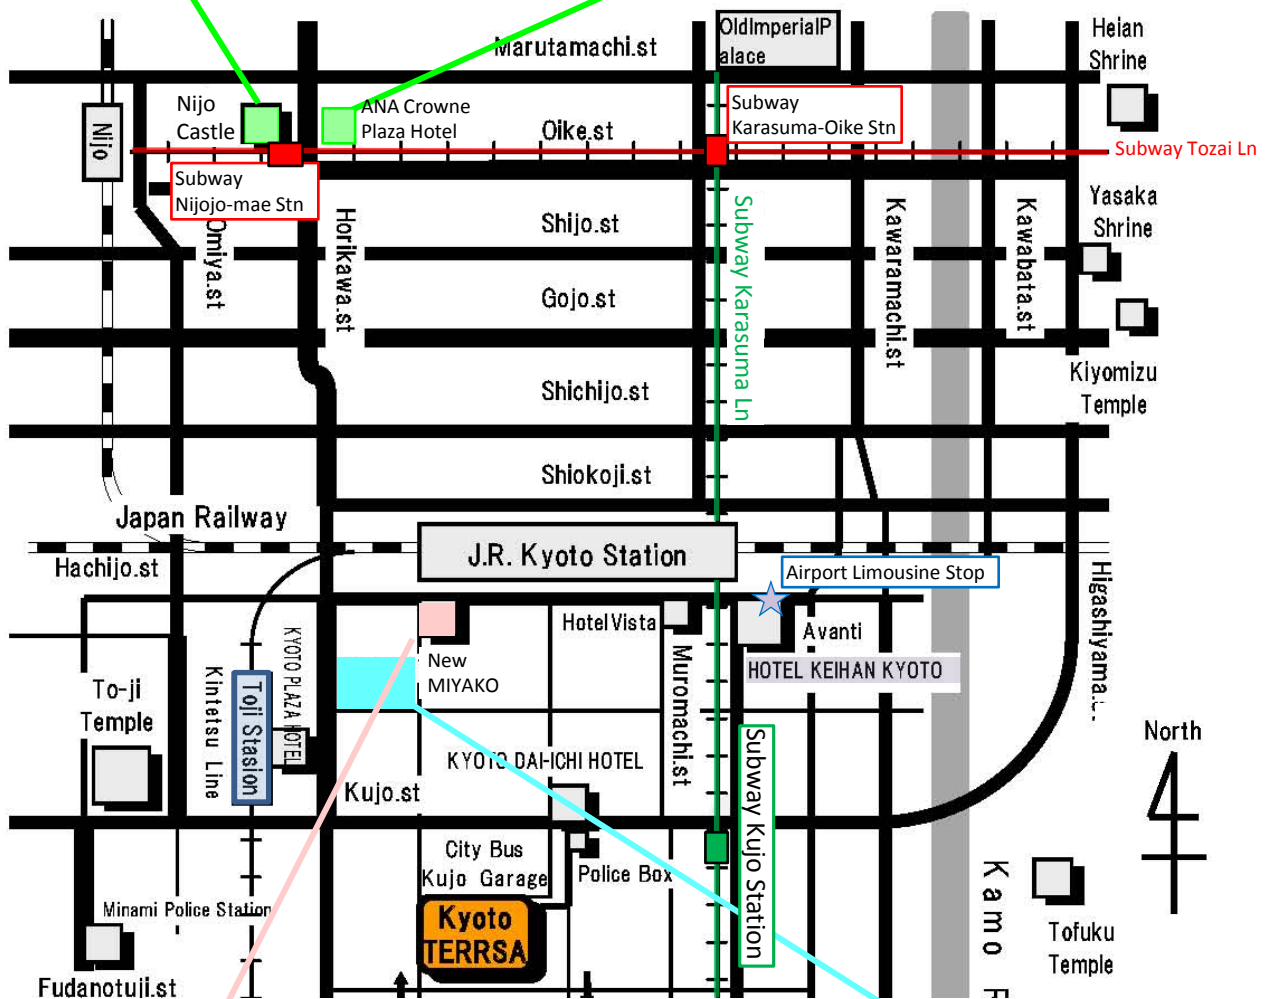

Access Map, Lunch Places, Social Events

Nijo Castle
7/24 (WED) 15:30
(All on-board busses at 15:00
in Kyoto Terrsa parking)

ANA Hotel, Banquet
7/24 (WED) 18:00
After Nijo Castle Tour

New Miyako Hotel, Reception
7/23 (TUE) 19:00

AEON Mall
Restaurants for Lunch